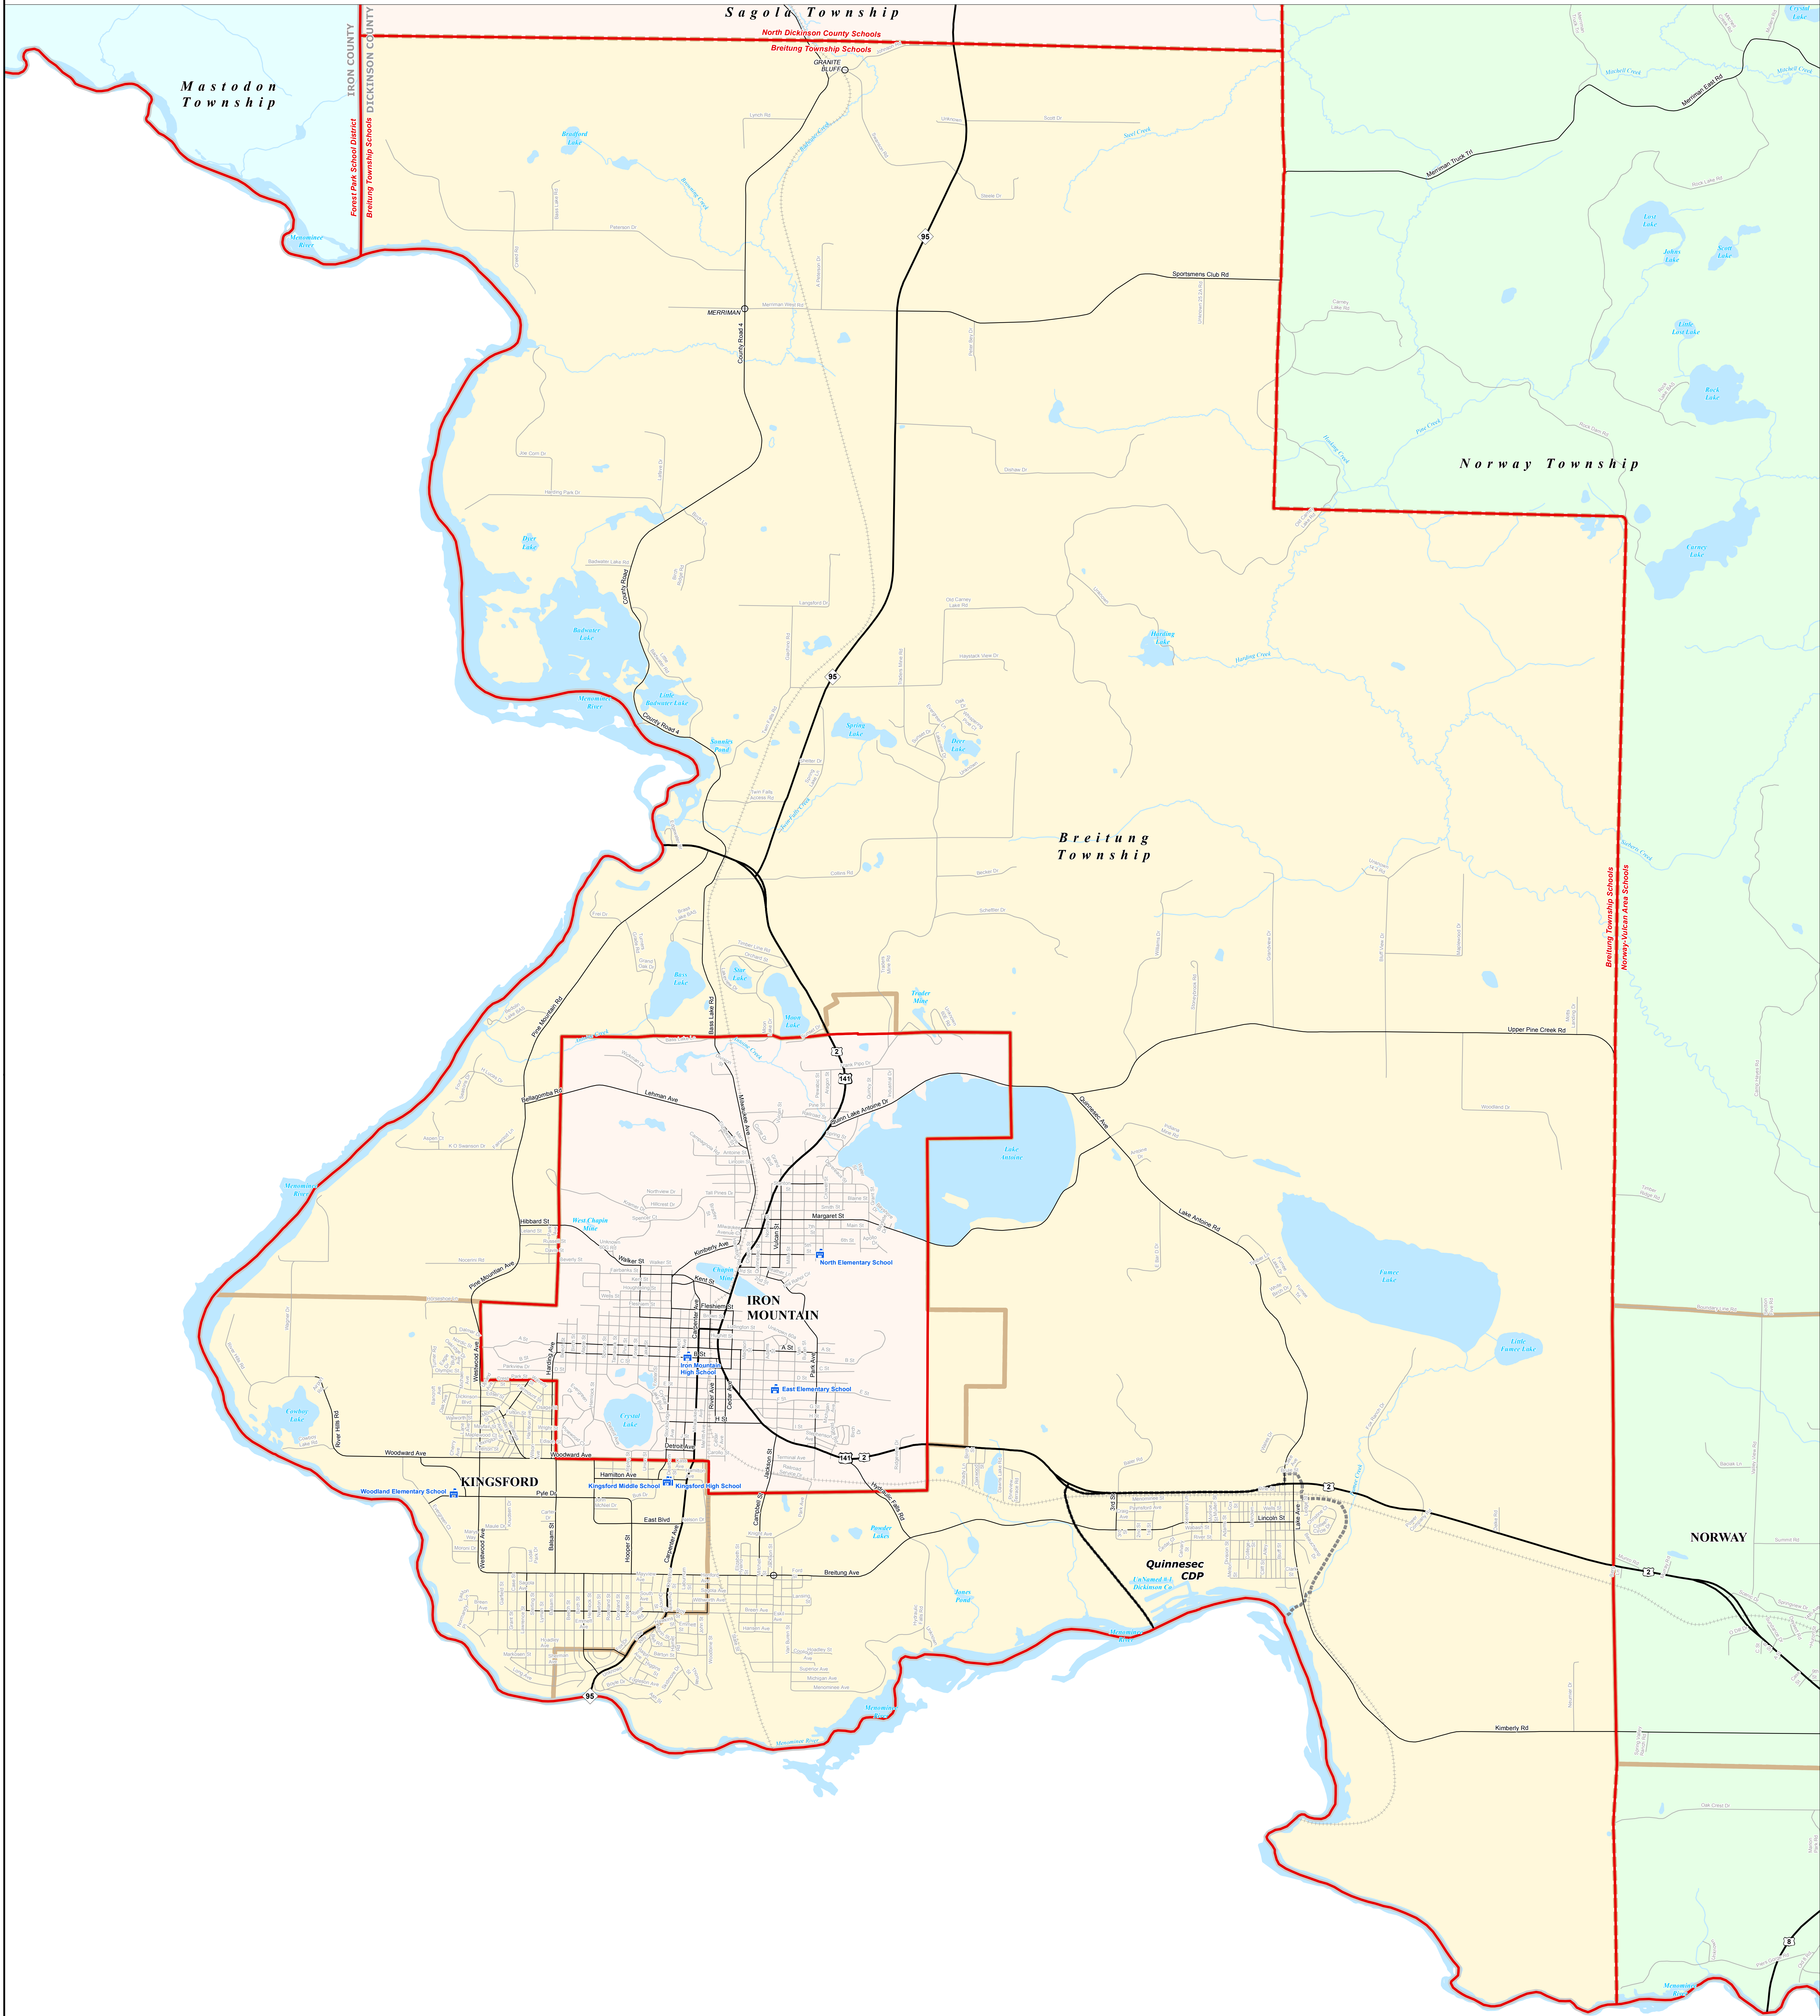

BREITUNG TOWNSHIP SCHOOLS

Dickinson-Iron ISD

0 0.25 0.5 1 Miles

*Note: Non K-12 School Districts identified with Asterisk (*) in Name

11/14/13

Legend   - School District   - County   - City   - Township   - Village   - Census Designated Place   - School   - Freeway   - Highway   - Primary Road   - Local Road   - Railroad   - Water Feature   - River, Stream, or Drain

Source: Michigan Geographic Framework, v13a